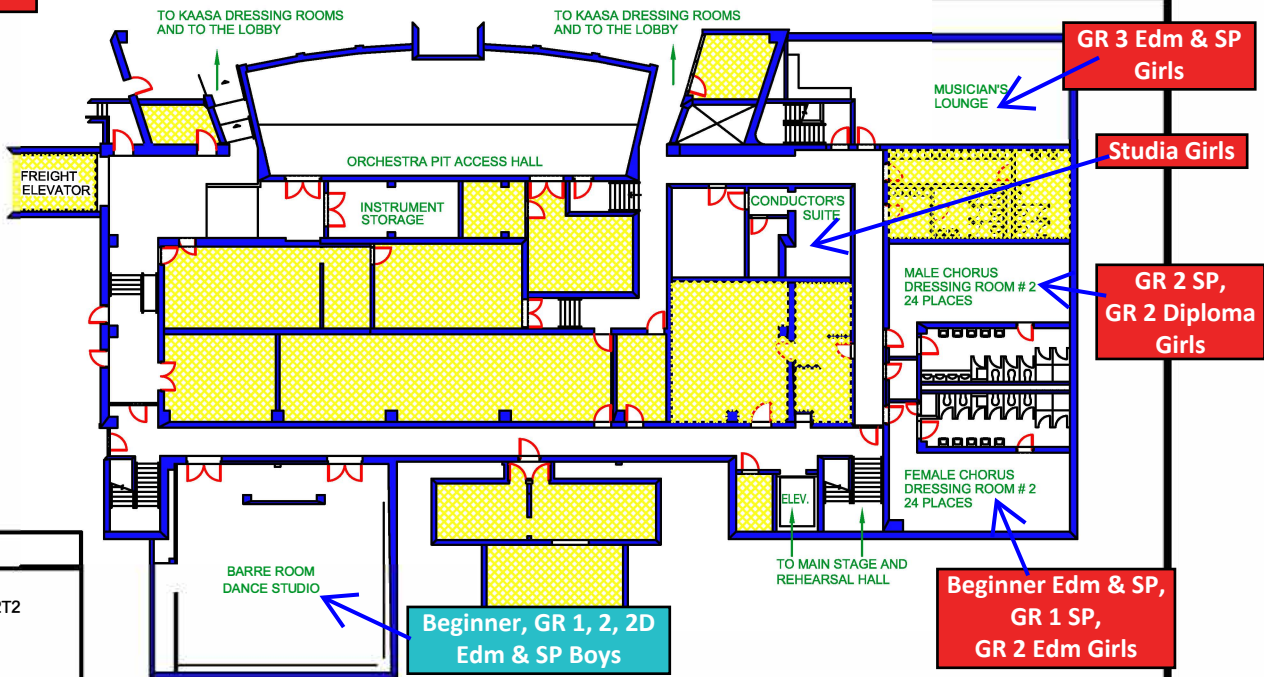

BASEMENT LEVEL

WINTER CONCERT 2025 BACKSTAGE DRESSING ROOM MAP

All backstage rooms are needed, so please disregard any Jubilee room gender labels.

BACKSTAGE MAP

11455 - 87th Avenue, Edmonton, Alberta, T6G 2T2
 Phone (780) 427-2760 Fax (780) 422-3750
www.jubileeauditorium.com